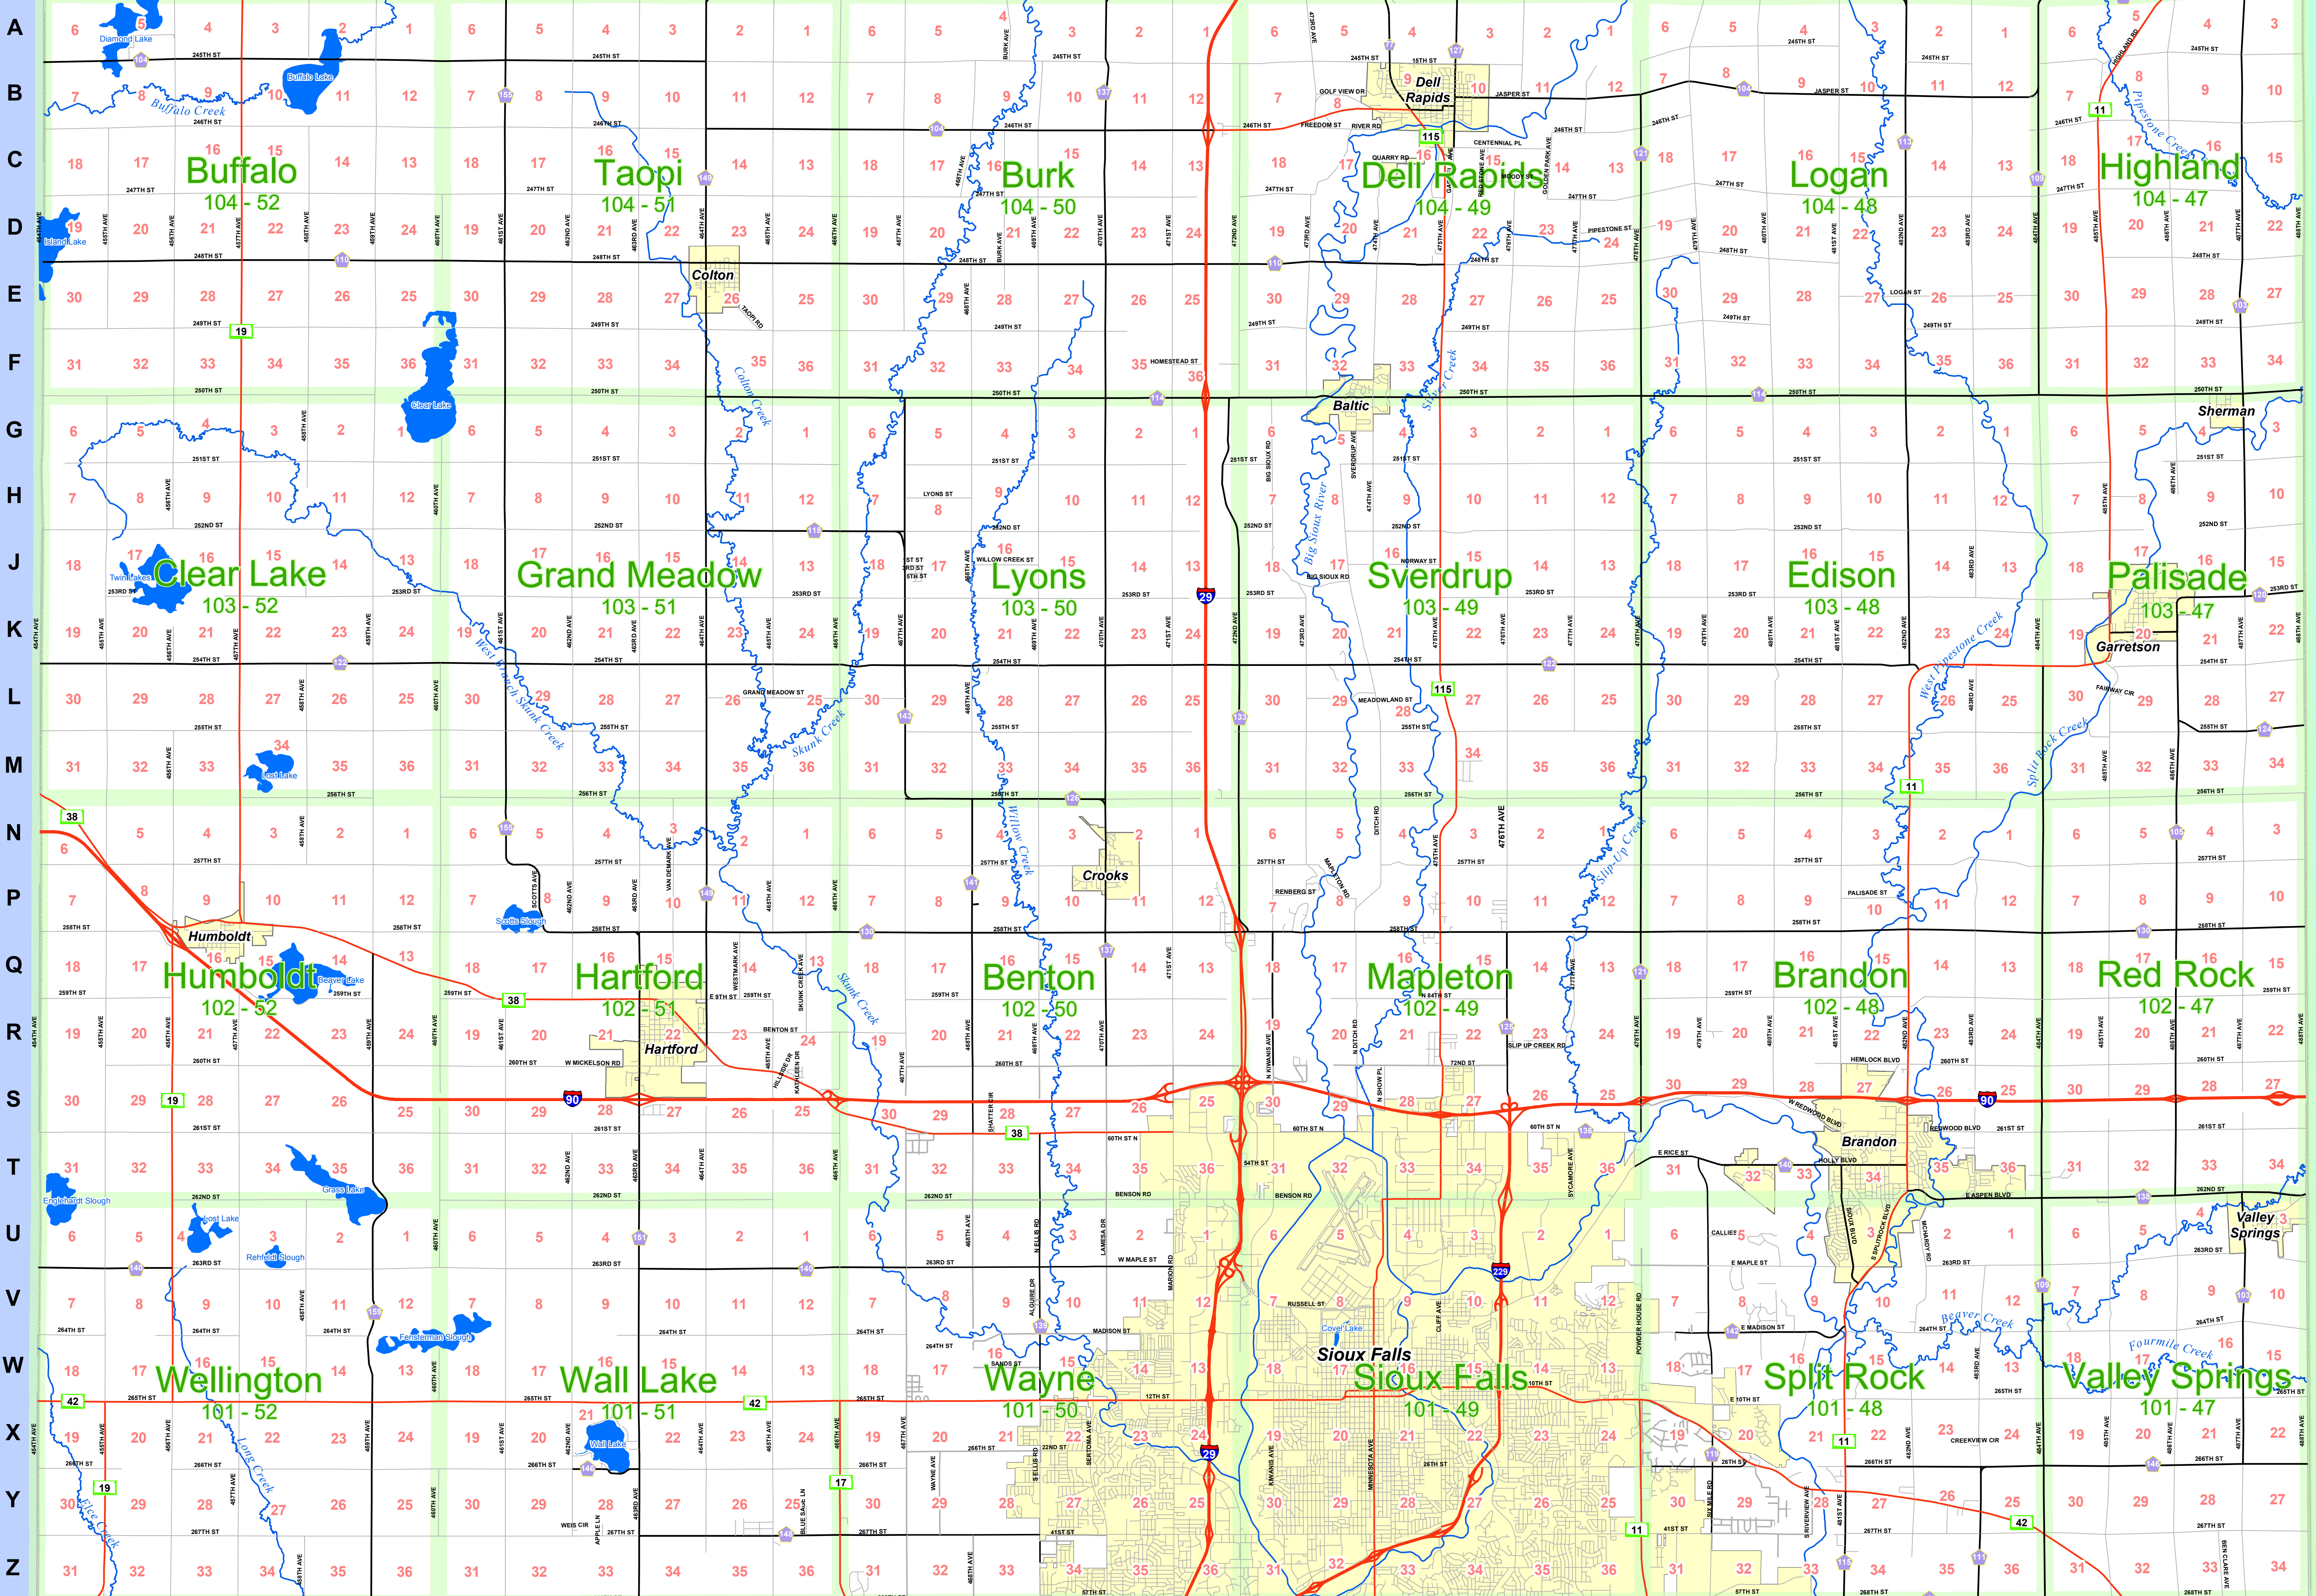

Lake County

Moody County

Pipestone County, MN

1 2 3 4 5 6 7 8 9 10 11 12 13 14 15 16 17 18 19 20 21 22 23 24 25 26 27 28 29 30 31 32 33 34

MINNEHAHA COUNTY

T104N

T103N

T102N

T101N

McCook County

Rock County, MN

Lincoln County

Lyon County, IA

R52W

R51W

R50W

R49W

R48W

R47W

Turner County

Map Date: 01/10/12